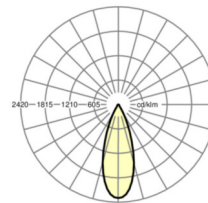

CHARACTERISTICS

Order number	19105506025
EAN number	4020863388974
Commodity code	94051190
Certification mark	IP 20, Protection class I, F, HACCP DIN10500/Food/IFS-application-related suitability/BRC, Indoor, CE
Impact resistance (IK rating)	IK03 (10°C bis 25°C)
Ambient temperatur	ta 10°C to 25°C
Special properties	Ready for IoT
Warranty period	5 years

ELECTRICAL ENGINEERING

Controller	Electronic driver DALI2 (2 pcs.)
System output	69W
Mains voltage	230V/50Hz
Circuit breakers (inrush current)	21 pieces/B10, 34 pieces/B16, 35 pieces/C10, 58 pieces/C16
Energy efficiency class/light source	D

LIGHTING TECHNOLOGY

Placement	LED, Colour rendering/Light colour CRI ≥ 80 / 3000K
Colour tolerance (MacAdam)	3SDCM
Nominal luminous flux	7645lm
LED service life	50000h L80/B10 (Tq 25°C)
Luminaire luminous efficiency	110lm/W
UGR lat./long.	25.3 / 25.3

MECHANICS

Housing colour	silver grey/white aluminium RAL 9006
Dimensions (LxWxH/DxH)	765mm x 55mm x 201mm
Weight (net)	2.5kg
Swivel and turn area (x/y/z)	+ 90° / 0° / 335°
Type of installation	Mounting rail system installation, Light structure

Dimensions

L	765 mm	Length
B	55 mm	Width
H	201 mm	Height

DEEP-LINK

<https://www.regiolux.de/en/article/19105506025>

Reference	LED 7600lm 830
ηLB	100 %
Φ ↓/↑	100 % / 0 %
UGR lat./long.	25.3 / 25.3